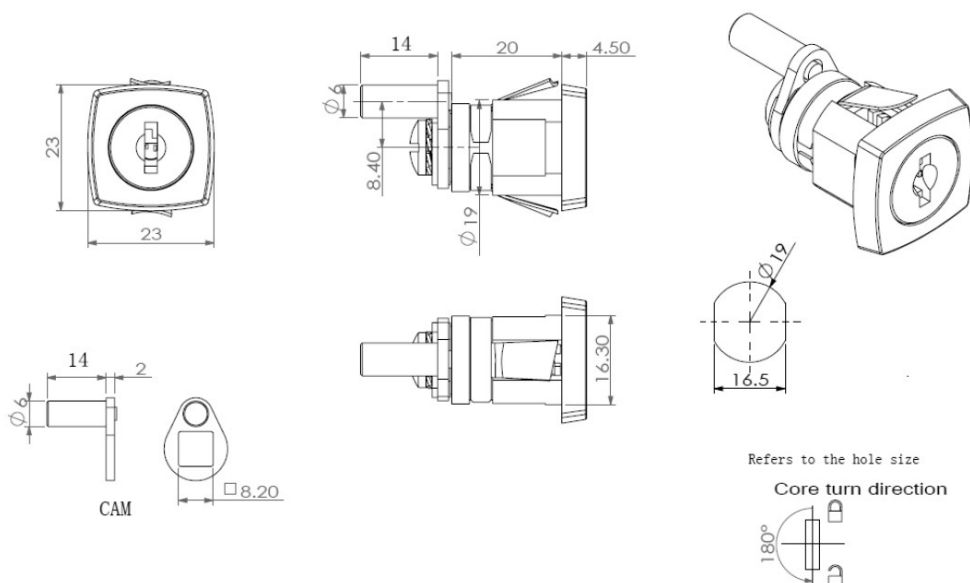

PRODUCT SHEET

Description:

Central Lock 44D, 180DG, Square Front, CPL, MK SISO, No Accessories, No Bar

Item number:

14.08.090-1

Units	Box	Carton	HS Code	Barcode
Pcs.	36	360	8301300000	
				5704866045124

SISO A/S